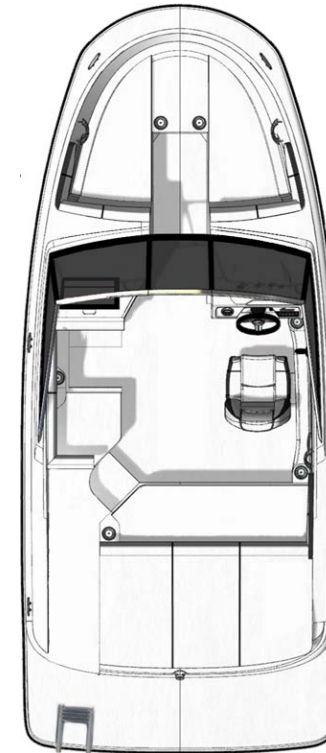

SPX® 190

Sea Ray®

EVERY MOMENT PERFECTLY CRAFTED

MODEL YEAR 2020

FEATURES

- Mercury VesselView® Mobile – links to your iPhone® or Android™ mobile device via Bluetooth® technology
- Standard elegant dash
- Full beam platform close to waterline
- Convertible port-side seating with fill-in cushions
- Deep bow seating with integrated storage below
- Two all-inclusive optional packages: Captain's and Elevation

STANDARD PROPULSION

MerCruiser® 4.5L MPI ECT Alpha One®
(200 hp / 149 kW)

FUEL CAPACITY

114 L / 30 gal

LENGTH OVERALL

5.94 m / 19'6"
with integral swim platform

BEAM

2.54 m / 8'4"

OPTIONS & ACCESSORIES

CAPTAIN'S PACKAGE

- Bimini Top with Boot, Stainless Steel Bal & Socket Hardware
- Bow Filler Cushion with forward Walk-Thru Backrest cushion
- Canvas, Cockpit and Tonneau Cover
- Round Cockpit Table, Teak
- Sunpad Walk-Thru Cushion

ELEVATION PACKAGE

- Water Sports Tower Black with Bimini Top
- Tower Racks
- Ski Mirror

INDIVIDUAL OPTIONS

- Air Compressor
- Boot Stripe – Gelcoat
- Canvas Enclosure package incl: Aft Curtain, Front & Side Curtains
- Carpet Liner, Snap-In (Cockpit)
- Chart Plotter / Fishfinder with GPS – 5"
- Cockpit Coolbox Refrigerator (12v)
- Digital Dash with Mercury VesselView link 9"
- Infinity, Woven Cockpit Flooring
- LED Package in Cockpit – Blue or White
- Mercury Active Trim
- Mooring Cover, Black
- Premier Stereo with extra speakers / Subwoofer
- Refrigerator 12 Volt
- SeaDek covering on swim platform (Gray or Brown)
- Stone Upholstery
- Transom Shower